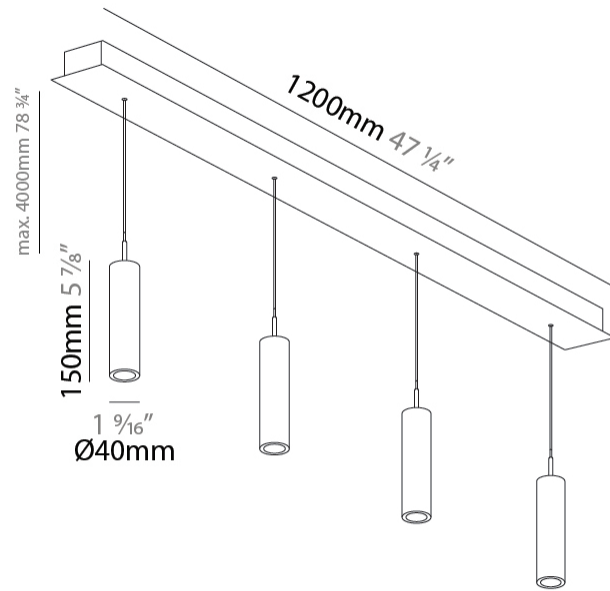

GENERAL

Series: G-Mini Channel
Subseries: G-Mini Channel Hangover
Brand: Prolight
Division: Architectural
Mounting Type: Suspension
Mounting Location: Ceiling
Subcategory: Spots

PHYSICAL

Shape: Cylinder
Diameter (mm): 40
Diameter (in): 1 9/16
Length (mm): 1200
Length (in): 47 1/4
Height (mm): 150
Height (in): 5 7/8
Light Distribution: Direct
Diffuser: Shine Ring - NOR / OPL / YEL / ORA / RED / BLU / GRN
Fixture Finish: SSR / BKV / CWI / CRY / HAB / UFT / ITA / RUA / FTG / MYG / LOD / PUS / FRO / FUP / KIA / POP / BLS / SPG / MEY / GOH / GUM / CHC / COM / ABZ / JAG / OBR / MOS / ROR
Accent Finish: NOF / COP / MIR / SSS
Fixture Material: Extruded Aluminum / Steel
Cable Details: 2,000mm/78 3/4" / 4,000mm/157 1/2" - Cable, Black, Green, Orange, Red, White

ELECTRICAL

Lamp Type: LED (Zhaga Standard)
Input Wattage (W): 39
Total Output Wattage (W): 35.4
Dimming: Non-Dimmable
Driver Included: Yes
Driver Location: Integrated
Driver Type: Constant Current - Universal
Driver Class: Class 2
Input Voltage (V): 120 - 277

LED

Color Temperature (°K): 2700 / 3000 / 3500 / 4000
Max. Delivered Lumen (lm): 2776 / 2904 / 3012 / 3080
Nominal Lumen (lm): 3878 / 4056 / 4206 / 4301
CRI: >90 CRI
Lamp Life (hrs): 50000

OPTICAL

Beam Angle: 40 / 52

RATINGS AND CERTIFICATIONS

Certified By: Certified for North American Standards
IP rating: IP20