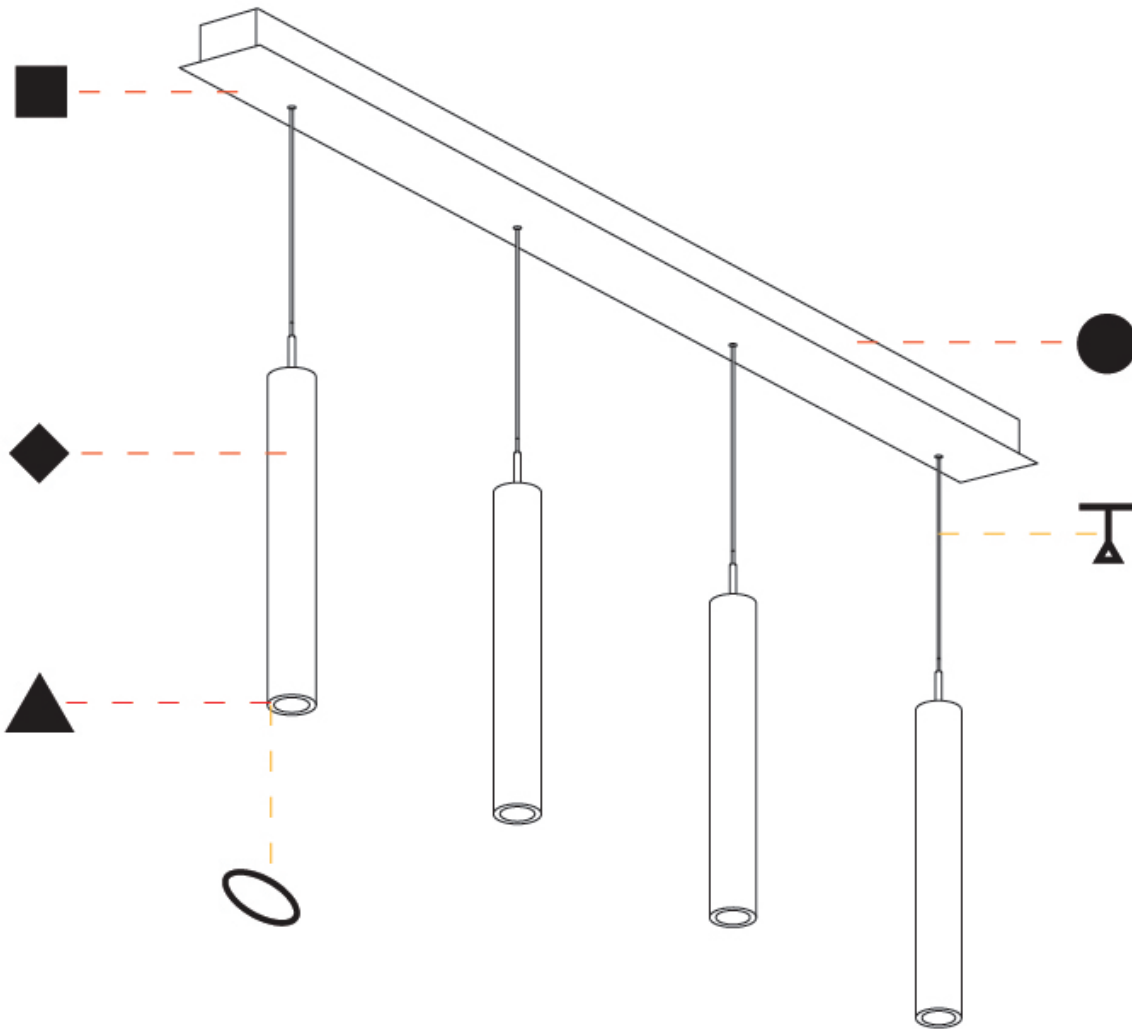

RATINGS AND CERTIFICATIONS

Certified By: Certified for North American Standards
 IP rating: IP20

G-MINI CHANNEL HANGOVER SUSPENSION

A300622-

PROJECT	_____
TYPE	_____
SPECIFIER	_____
QUANTITY	_____
DATE	_____